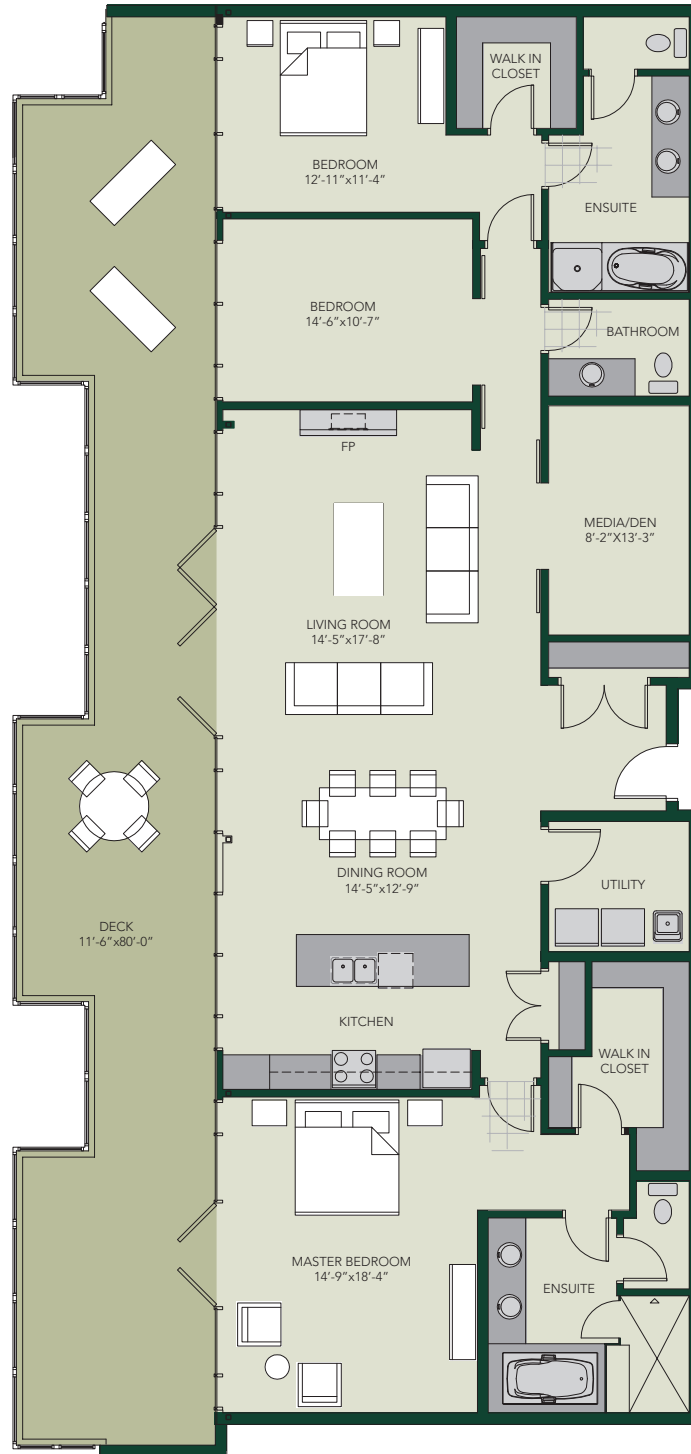

PENTHOUSE A 2263 SQ.FT

Life. Style.

The Builder reserves the right to make modifications and changes to plans, specifications and prices without notice. Materials may be substituted with equivalent or better materials at the builder's sole discretion. Renderings are an artist's conception only. The square footage and room sizes are approximate. E.&O.E.