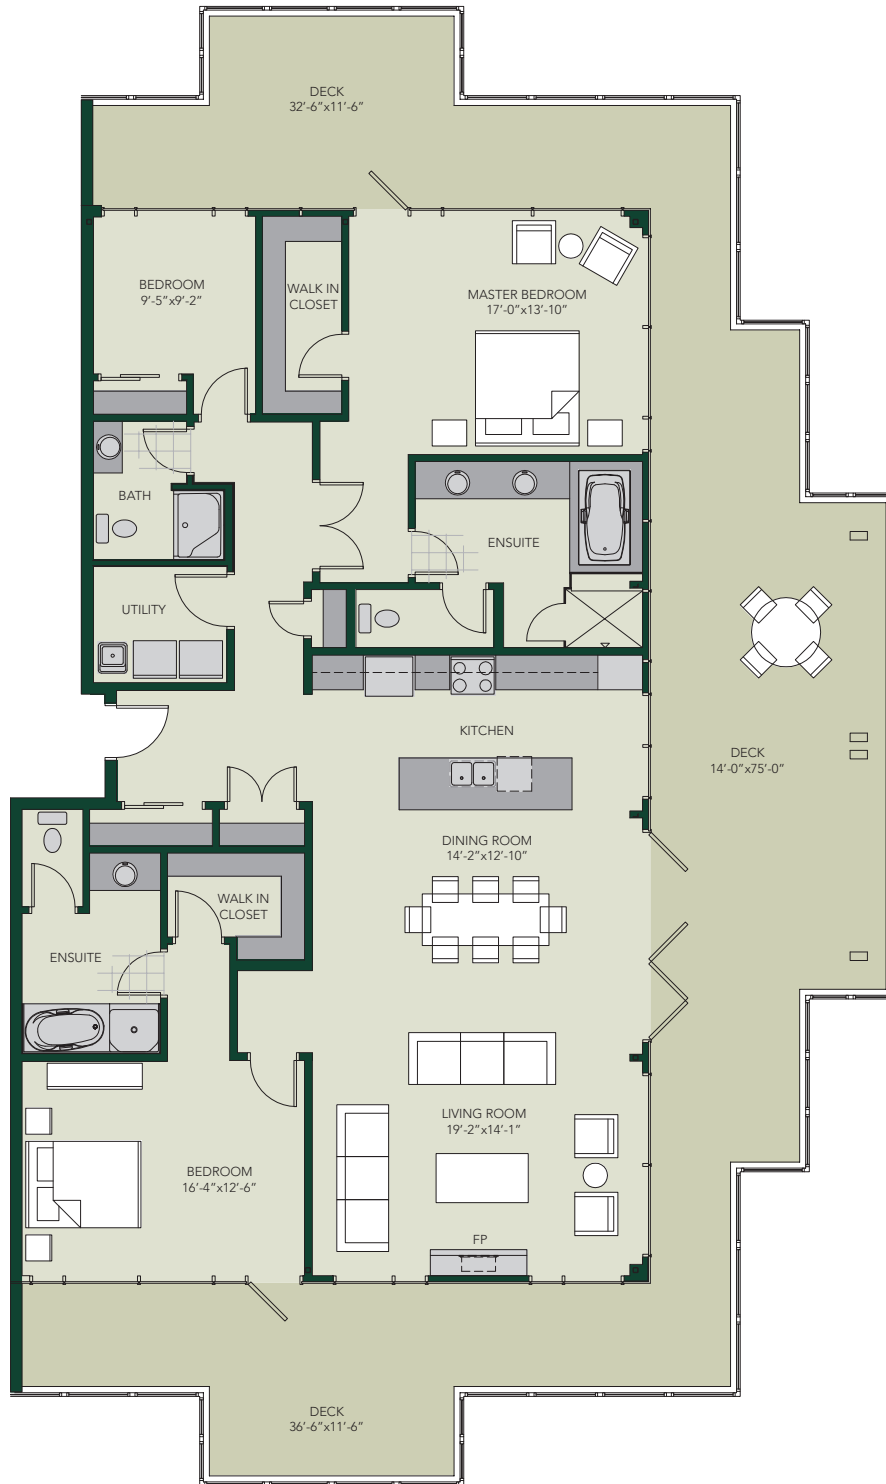

PENTHOUSE B 2143 SQ.FT

Life. Style.

The Builder reserves the right to make modifications and changes to plans, specifications and prices without notice. Materials may be substituted with equivalent or better materials at the builder's sole discretion. Renderings are an artist's conception only. The square footage and room sizes are approximate. E.&O.E.