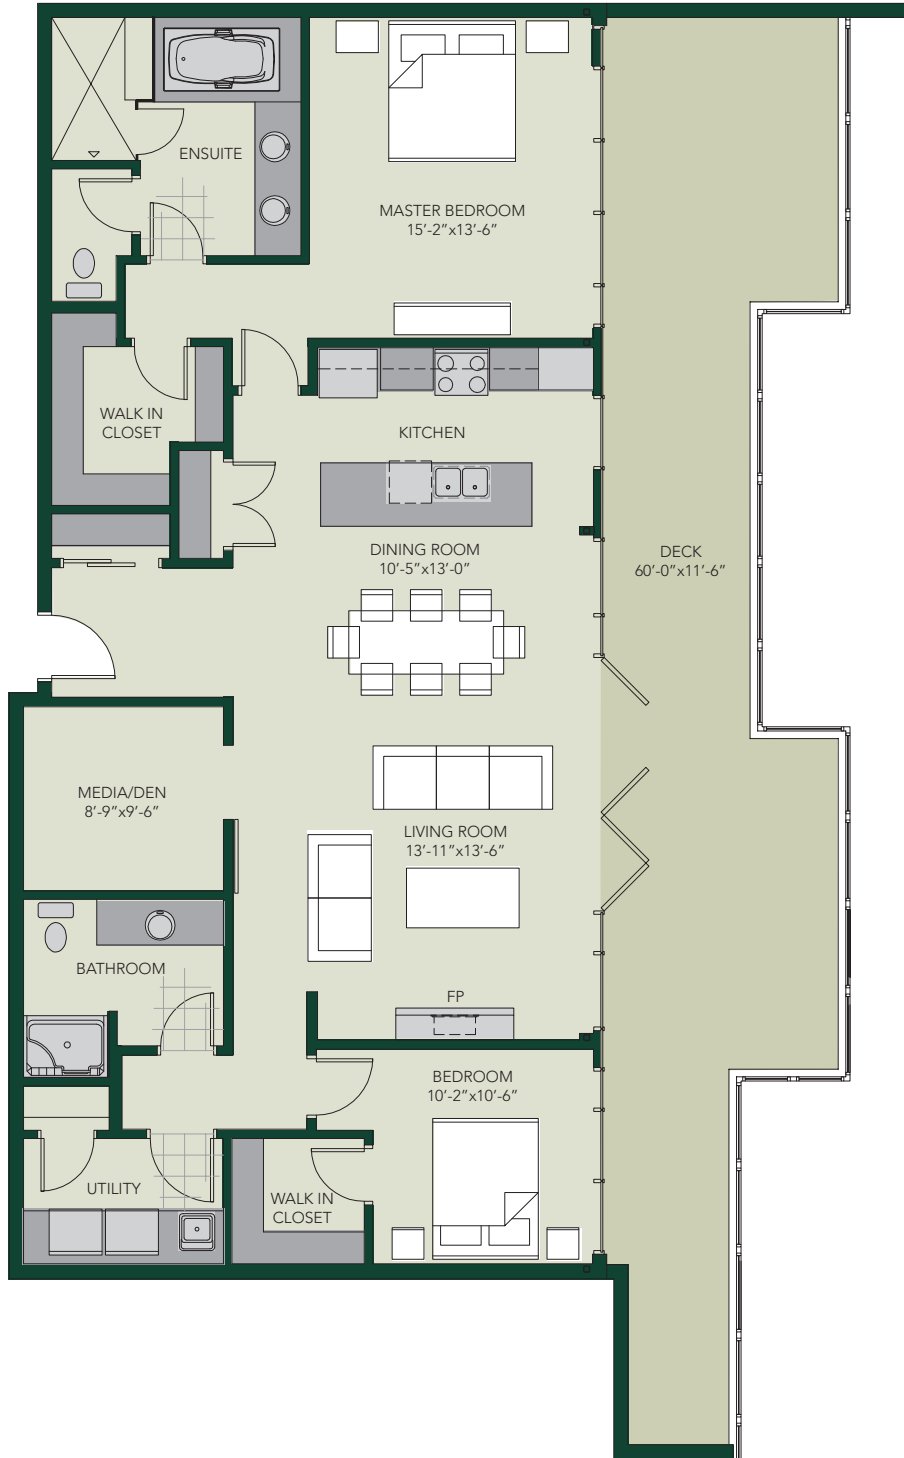

PENTHOUSE E 1634 SQ.FT

Life. Style.

The Builder reserves the right to make modifications and changes to plans, specifications and prices without notice. Materials may be substituted with equivalent or better materials at the builder's sole discretion. Renderings are an artist's conception only. The square footage and room sizes are approximate. E.&O.E.