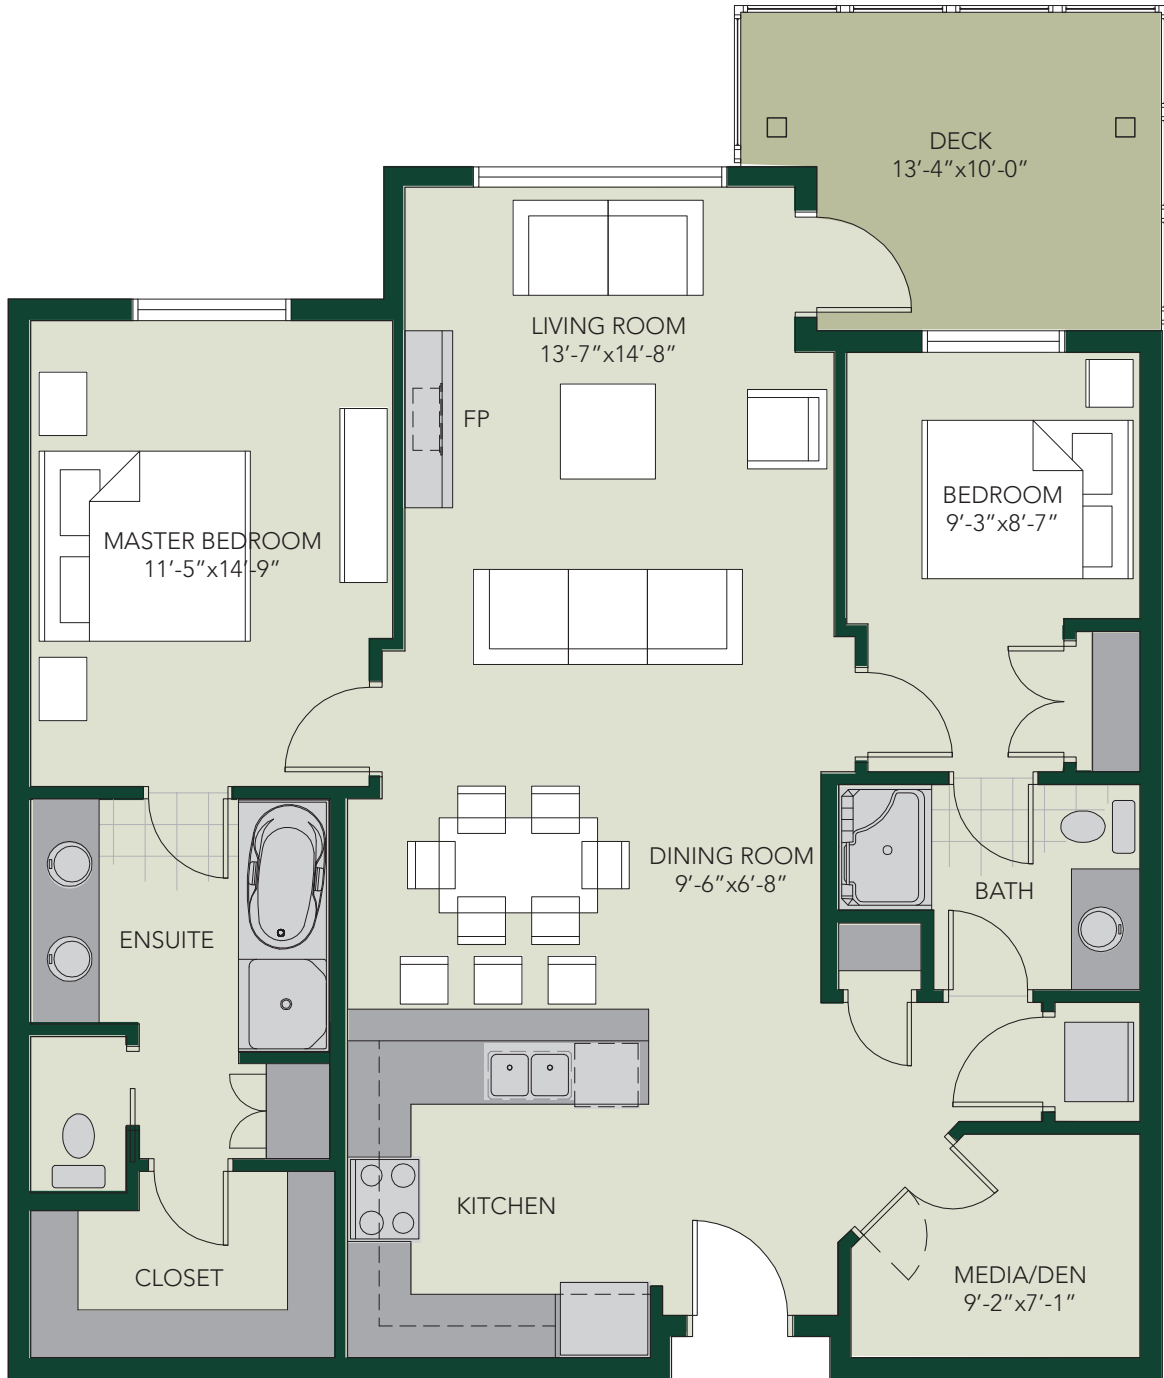

# FLOOR PLAN AA 1245 SQ.FT

*Life. Style.*

The Builder reserves the right to make modifications and changes to plans, specifications and prices without notice. Materials may be substituted with equivalent or better materials at the builder's sole discretion. Renderings are an artist's conception only. The square footage and room sizes are approximate. E.&O.E.