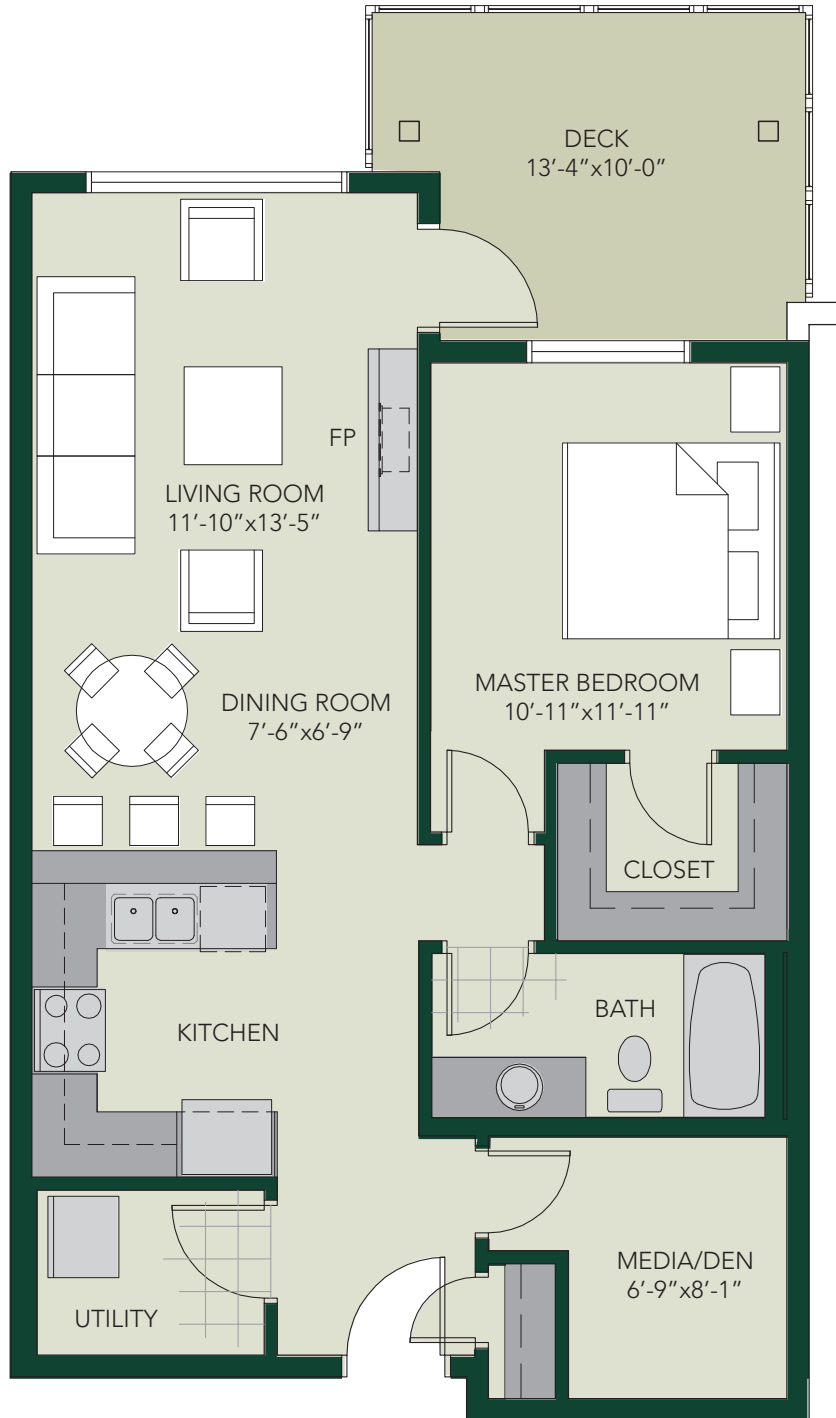

FLOOR PLAN CC 848 SQ.FT

Life. Style.

The Builder reserves the right to make modifications and changes to plans, specifications and prices without notice. Materials may be substituted with equivalent or better materials at the builder's sole discretion. Renderings are an artist's conception only. The square footage and room sizes are approximate. E.&O.E.