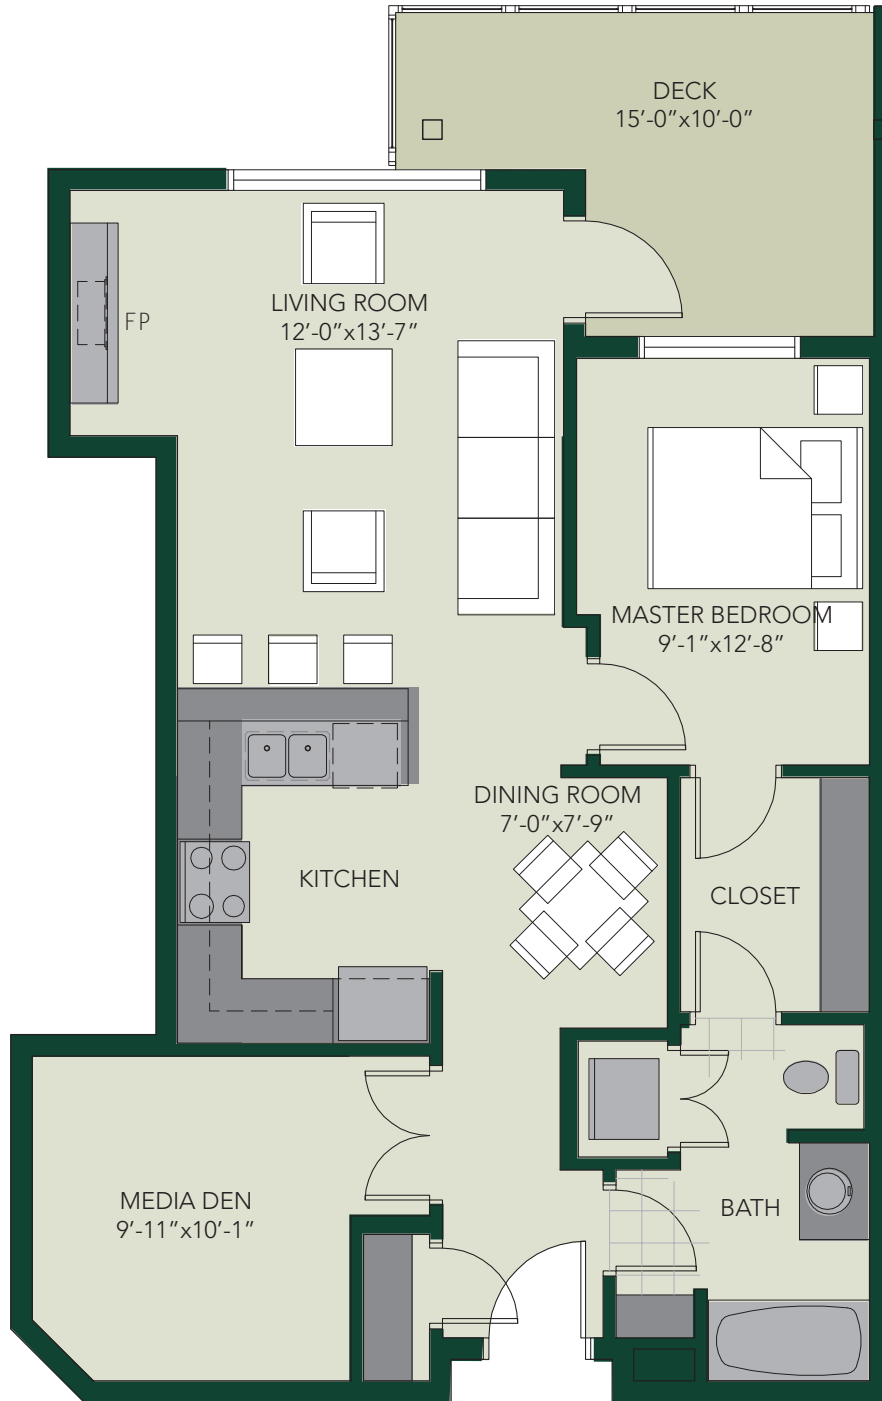

FLOOR PLAN EE 861 SQ.FT

Life. Style.