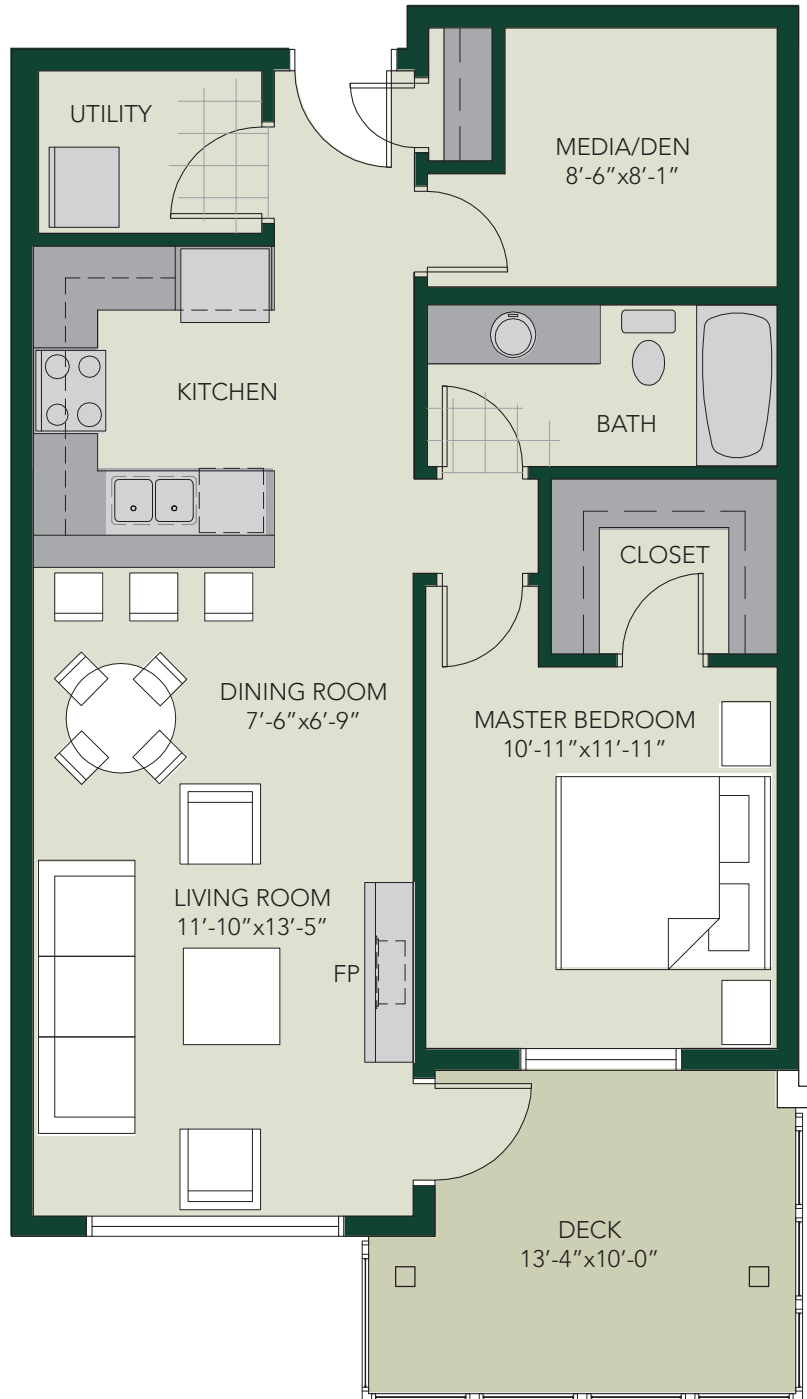

FLOOR PLAN FF 846 SQ.FT

Life. Style.