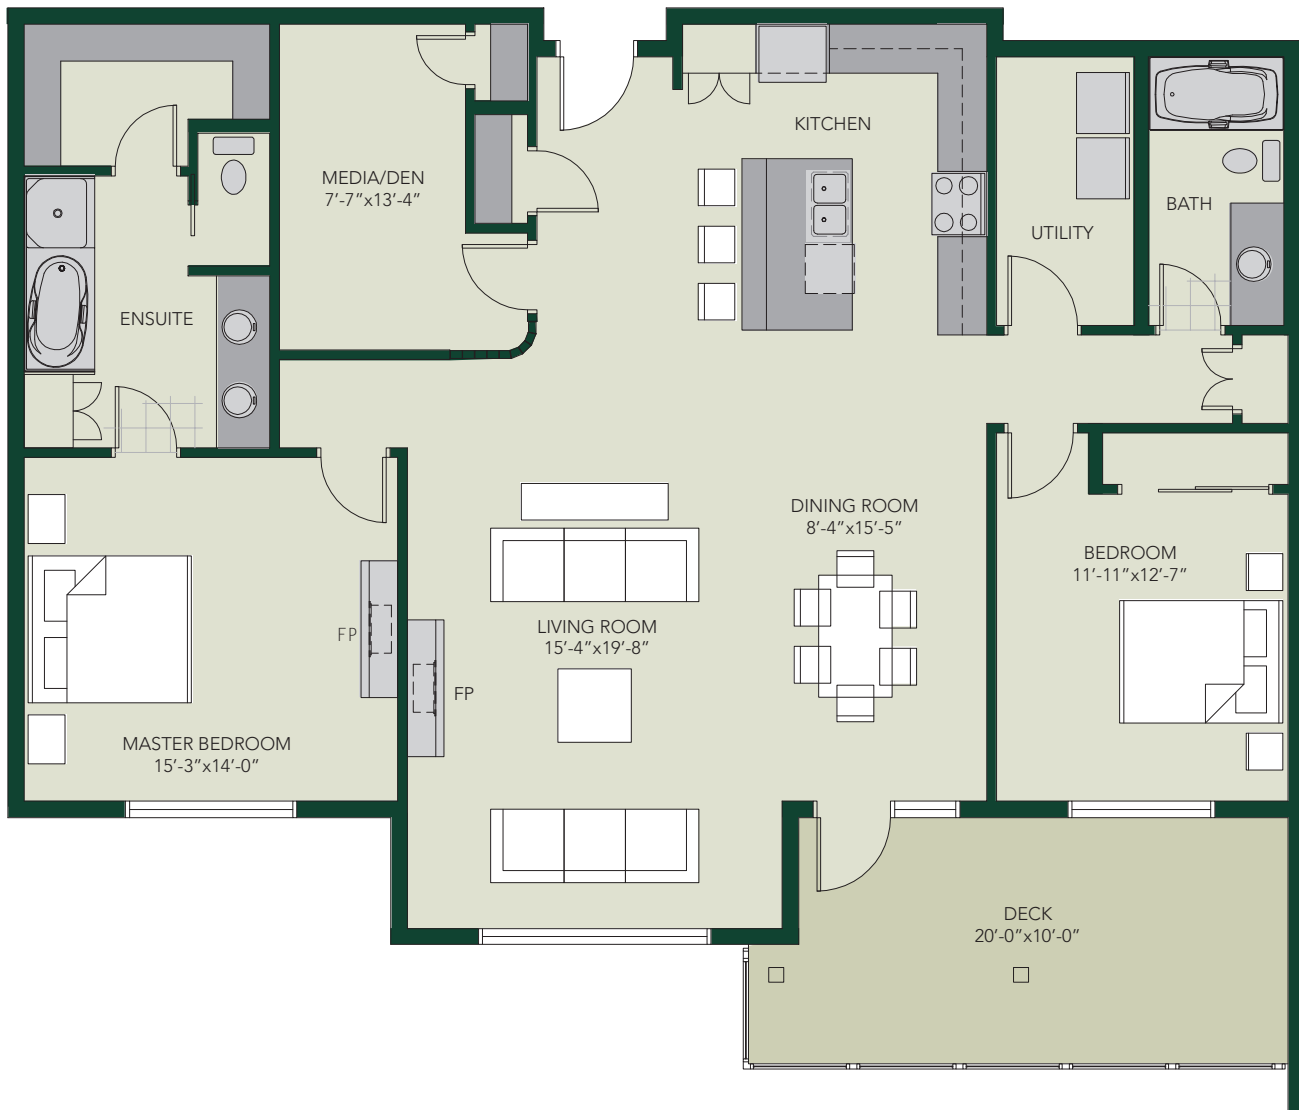

FLOOR PLAN HH 1787 SQ.FT

Life. Style.

The Builder reserves the right to make modifications and changes to plans, specifications and prices without notice. Materials may be substituted with equivalent or better materials at the builder's sole discretion. Renderings are an artist's conception only. The square footage and room sizes are approximate. E.&O.E.