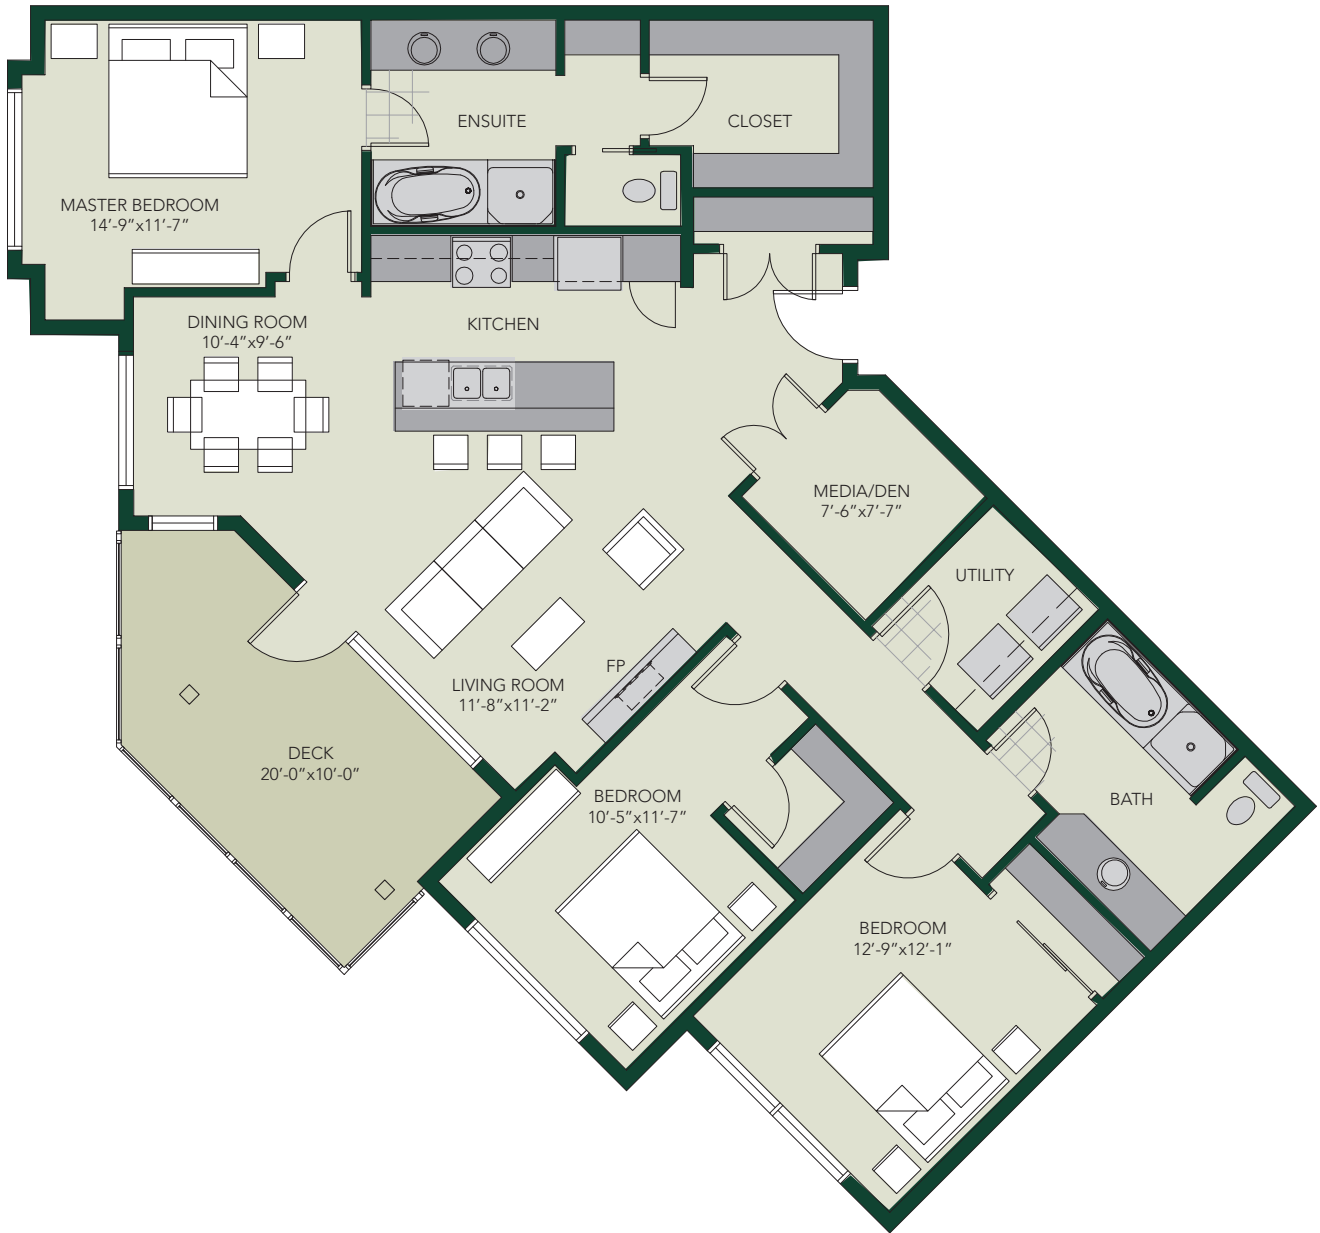

FLOOR PLAN KK 1617 SQ.FT

Life. Style.

The Builder reserves the right to make modifications and changes to plans, specifications and prices without notice. Materials may be substituted with equivalent or better materials at the builder's sole discretion. Renderings are an artist's conception only. The square footage and room sizes are approximate. E.&O.E.