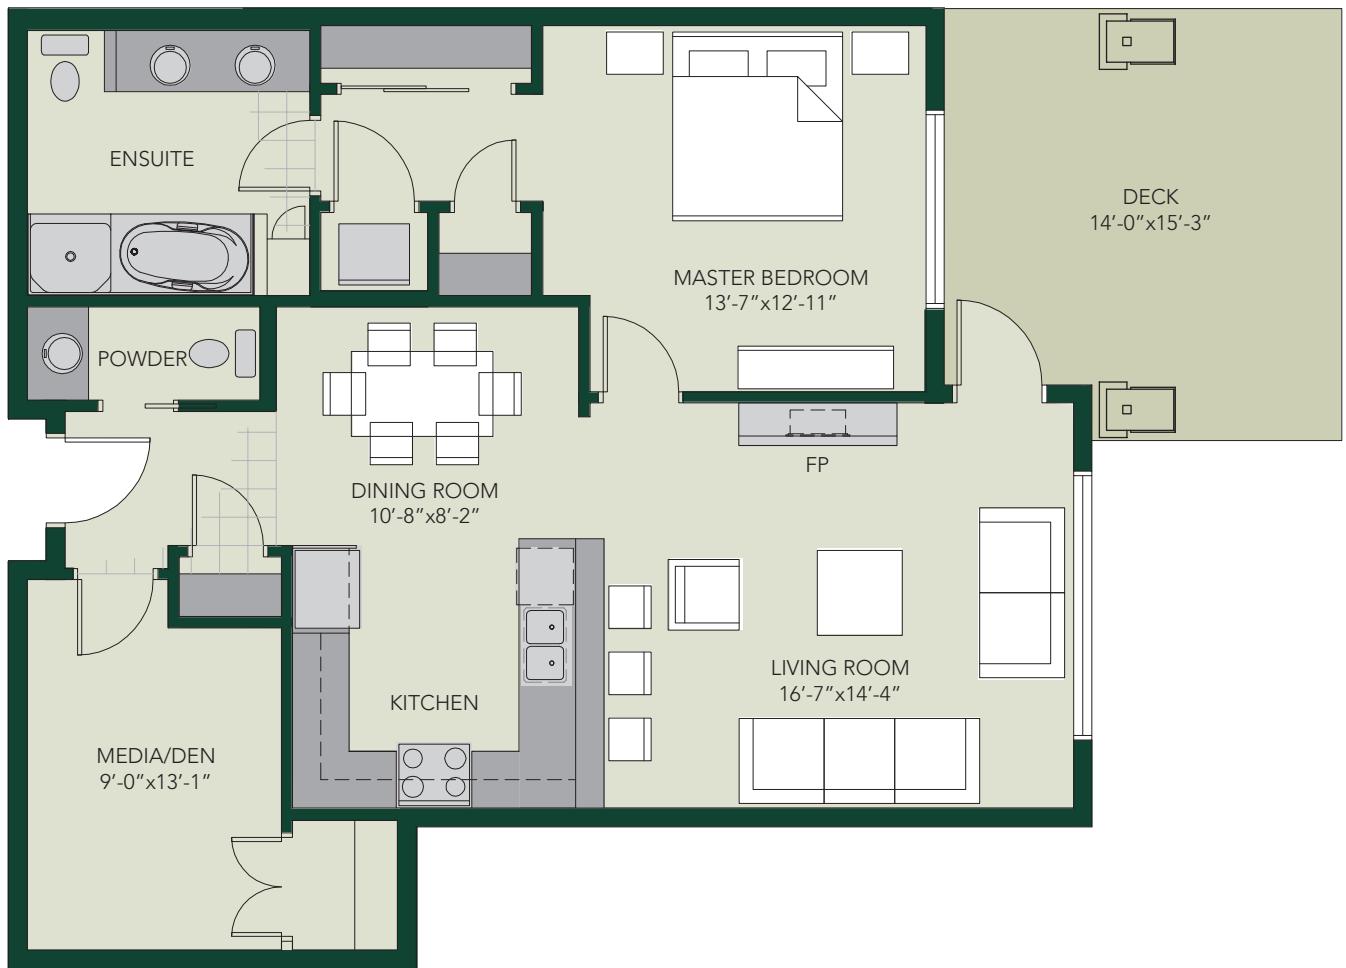

# FLOOR PLAN MM 1069 SQ.FT

*Life. Style.*

The Builder reserves the right to make modifications and changes to plans, specifications and prices without notice. Materials may be substituted with equivalent or better materials at the builder's sole discretion. Renderings are an artist's conception only. The square footage and room sizes are approximate. E.&O.E.