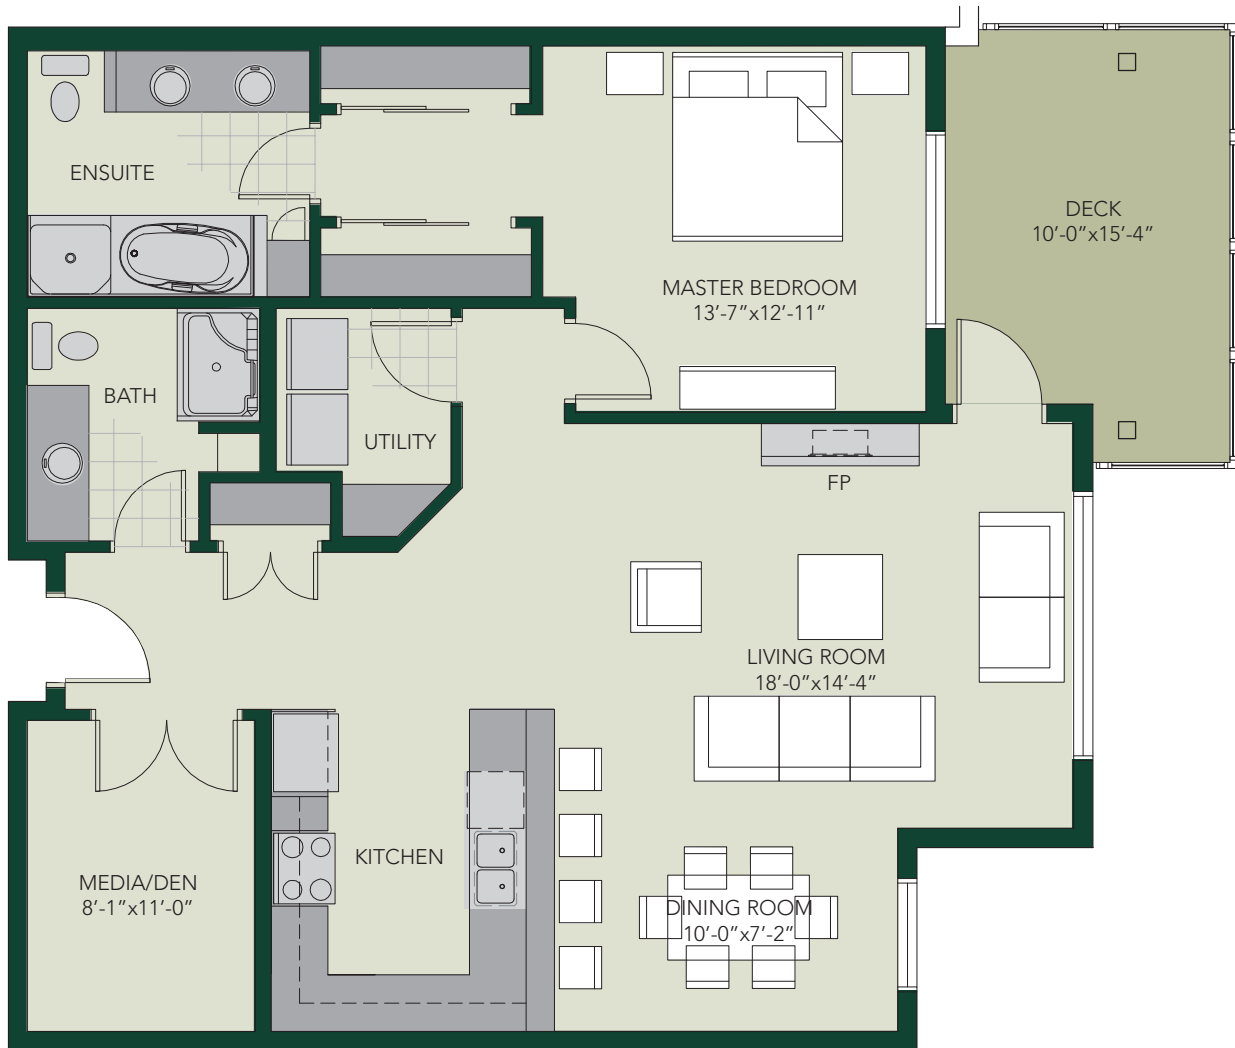

FLOOR PLAN NN 1230 SQ.FT

Life. Style.

The Builder reserves the right to make modifications and changes to plans, specifications and prices without notice. Materials may be substituted with equivalent or better materials at the builder's sole discretion. Renderings are an artist's conception only. The square footage and room sizes are approximate. E.&O.E.